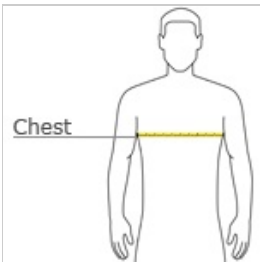

BELLA+CANVAS.

BELLA+CANVAS® Unisex Jersey Short Sleeve Tee. BC3001

- Retail fit
- Tear-away label
- Side seamed
- Shoulder taping
- Solid Colors: 4.2-ounce, 100% Airlume combed and ring spun cotton, 32 singles
- Ash: 99/1 Airlume combed and ring spun cotton/poly
- Athletic Heather/Black Heather: 90/10 Airlume combed and ring spun cotton/poly
- Heather CVC/Blend Colors: 52/48 Airlume combed and ring spun cotton/poly
- Prism: 99/1 Airlume combed and ring spun cotton/poly

CARE INSTRUCTIONS

Machine wash warm, inside out, with like colors. Only non-chlorine bleach. Tumble dry low. Medium iron. Do not iron decoration. Do not dry clean.

front

back

HOW TO MEASURE

CHEST WIDTH

Measure under the arm and around the fullest part of the chest with arms down, keeping tape horizontal.