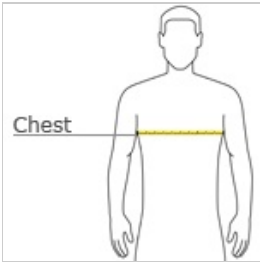

### HOW TO MEASURE

#### CHEST WIDTH

Measure under the arm and around the fullest part of the chest with arms down, keeping tape horizontal.