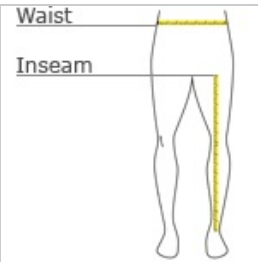

SPORT-TEK®

Sport-Tek® Sport-Wick® Fleece Jogger ST233

This moisture-wicking jogger is perfect for warm-ups and cool-downs, as well as lounging around the house.

- 5.5-ounce, 100% polyester
- Anti-static
- Elastic waistband with exterior dyed-to-match draw cord
- Tag-free label
- Front pockets
- Self-fabric cuffs

back

HOW TO MEASURE

WAIST

Measure around the smallest part of the natural waist.

INSEAM

Measure a similar style pant that fits well and is the desired length. Measure from the crotch seam to the hem.

SIZE CHART

	XS	S	M	L	XL	2XL	3XL	4XL
Waist	26-28	29-31	32-34	35-37	38-40	41-43	44-47	48-51

COLOR INFORMATION

Please note: PMS code information is shown only when an exact match is available.

Black
PMS BLACK C

Dark Smoke Grey
PMS 425C