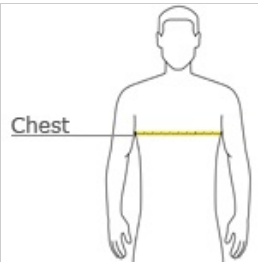

## Essential Fleece Full-Zip Hooded Sweatshirt. PC90ZH

Nothing is better for relaxing than our 9-ounce favorite at a budget-friendly price.

- 9-ounce, 50/50 cotton/poly fleece
- Air jet yarn for softness
- YKK metal zipper
- Front pockets

### HOW TO MEASURE

#### CHEST WIDTH

Measure under the arm and around the fullest part of the chest with arms down, keeping tape horizontal.

### SIZE CHART

	4XL	S	M	L	XL	2XL	3XL
Chest	54-57	35-37	38-40	41-43	44-46	47-49	50-53