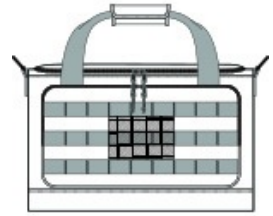

Compact-yet tactical feature-heavy-this gear bag is rugged and functional. Loop panels stand at the ready to display patches and badges.

- 600D polyester canvas
- D-shaped, zippered main compartment
- Interior storage pockets
- Web carry handles with padded handle w rap
- Adjustable, removable, padded shoulder strap
- Side daisy chains
- Front zippered pocket w ith daisy chain and loop panel for badges and patches
- Dimensions: 10"h x 16"l x 9.5"d

Note: Bags not intended for use by children 12 and under.

front

back

COLOR INFORMATION

Please note: PMS code information is shown only when an exact match is available.

Black
PMS BLACK C

Charcoal
PMS 426C

Coyote Brown
PMS 2326C