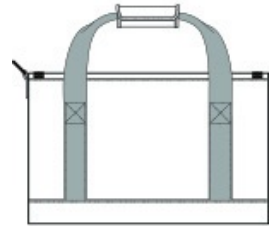

back

COLOR INFORMATION

Please note: PMS code information is shown only when an exact match is available.