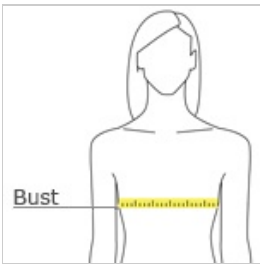

BELLA+CANVAS.

BELLA+CANVAS® Women's Racerback Cropped Tank. BC6682

- Relaxed fit
- Tear-away label
- Side seamed
- Raw edge armholes
- 3.6-ounce, 52/48 Airlume combed and ring spun cotton/poly jersey, 40 singles

CARE INSTRUCTIONS

Machine wash warm, inside out, with like colors. Only non-chlorine bleach. Tumble dry low. Medium iron. Do not iron decoration. Do not dry clean.

front

back

HOW TO MEASURE

BUST

Measure under the arm and around the fullest part of the bust with arms down, keeping tape horizontal.

SIZE CHART

	S	M	L	XL	2XL
Size	6-8	8-10	10-12	14-18	20-22
Bust	30-32	32-33 1/2	33 1/2- 35 1/2	35 1/2- 37 1/2	37 1/2- 39 1/2

COLOR INFORMATION

Dark Grey Heather
PMS 426C

Heather Deep Teal
PMS 7699 C

Heather Mauve
PMS 7524 UP