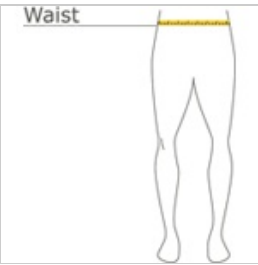

BELLA+CANVAS.

BELLA+CANVAS® Unisex Sponge Fleece Straight Leg Sweatpant BC3725

- Elastic waistband w ith interior dyed-to-match draw cord
- Relaxed fit, straight leg
- Side pockets
- 8-ounce, 52/48 Airlume combed and ring spun cotton/poly fleece, 32 singles
- 8-ounce, 90/10 Airlume combed and ring spun cotton/poly fleece, 32 singles (Athletic Heather)

CARE INSTRUCTIONS

Machine Wash Warm, Inside Out, With Like Colors. Only Non-Chlorine Bleach. Tumble Dry Low. Medium Iron. Do Not Iron Decorate . Do Not Dry Clean.

front

back

HOW TO MEASURE

WAIST

Measure around the smallest part of the natural waist.

SIZE CHART

	XS	S	M	L	XL	2XL
Waist	26-28	30-32	32-34	34-36	36-38	38-42

COLOR INFORMATION

Please note: PMS code information is shown only when an exact match is available.

Athletic Heather
PMS COOL GRAY
5C

Black
PMS Black C