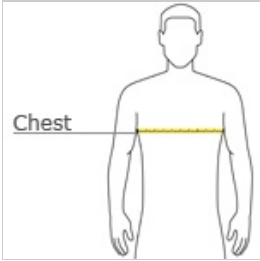

CARE INSTRUCTIONS

Machine wash warm, inside out, with like colors. Only non-chlorine bleach. Tumble dry low. Medium iron. Do not iron decoration. Do not dry clean.

front

back

HOW TO MEASURE

CHEST WIDTH

Measure under the arm and around the fullest part of the chest with arms down, keeping tape horizontal.

SIZE CHART

	XS	S	M	L	XL	2XL	3XL
Chest	31-34	34-37	38-41	42-45	46-49	50-53	54-57

COLOR INFORMATION

Asphalt
PMS BLACK 7U

Athletic Heather
PMS 428U

Black
PMS Black C

Dark Grey Heather
PMS 426C

Deep Heather
PMS 2333CP